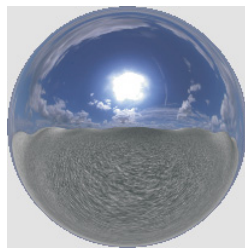

Resolution: 512 x 512 pixel

Spherical Map

DH107SX

DH107SN